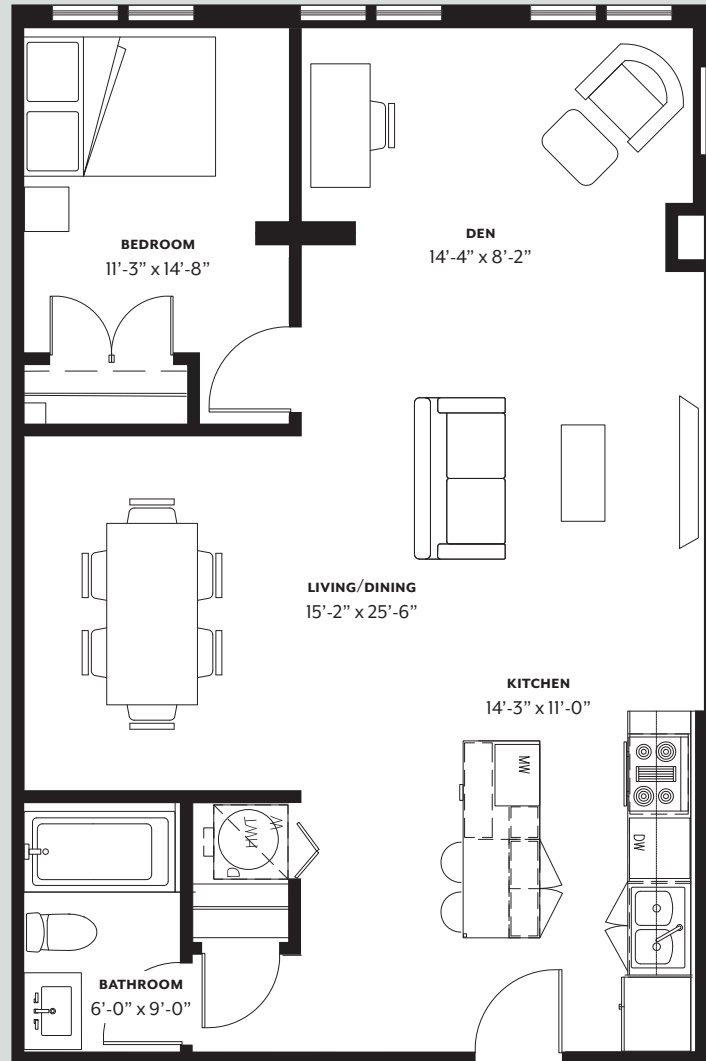

Fourteen^{1/2}

SUITE B

SECOND FLOOR

INTERIOR: 850 Sq. Ft. | 79 Sq. M.

1 Bedroom + Den