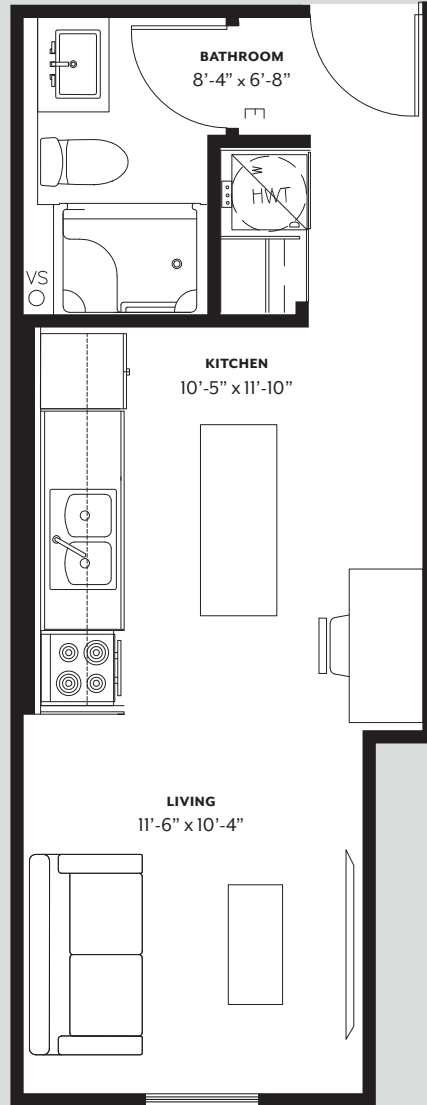

Fourteen^{1/2}

SUITE C

SECOND FLOOR

INTERIOR: 290 Sq. Ft. | 26 Sq. M.

Bachelor Suite