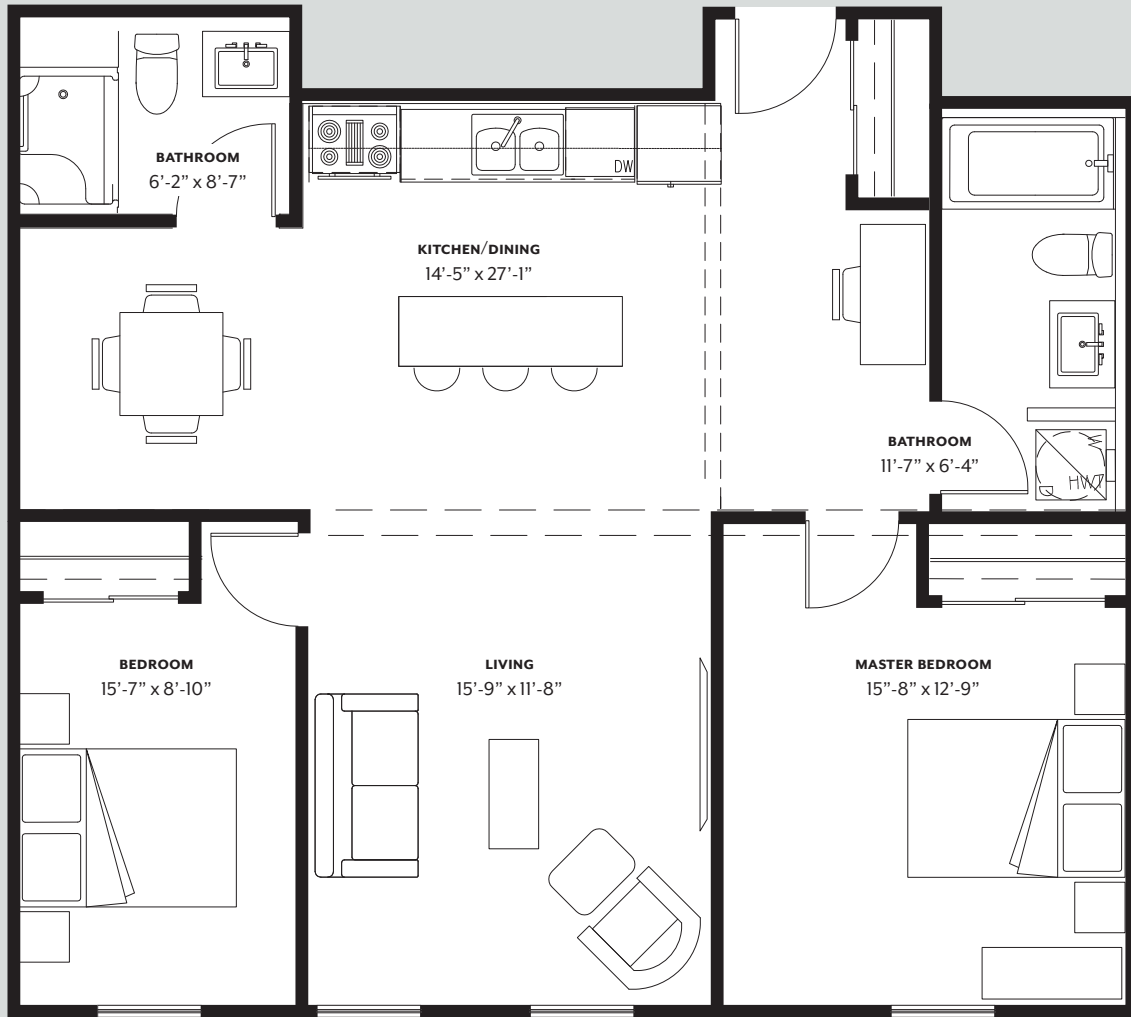

# Fourteen <sup>1</sup>/<sub>2</sub>

## SUITE E

SECOND FLOOR

INTERIOR: 840 Sq. Ft. | 78 Sq. M.

2 Bedroom