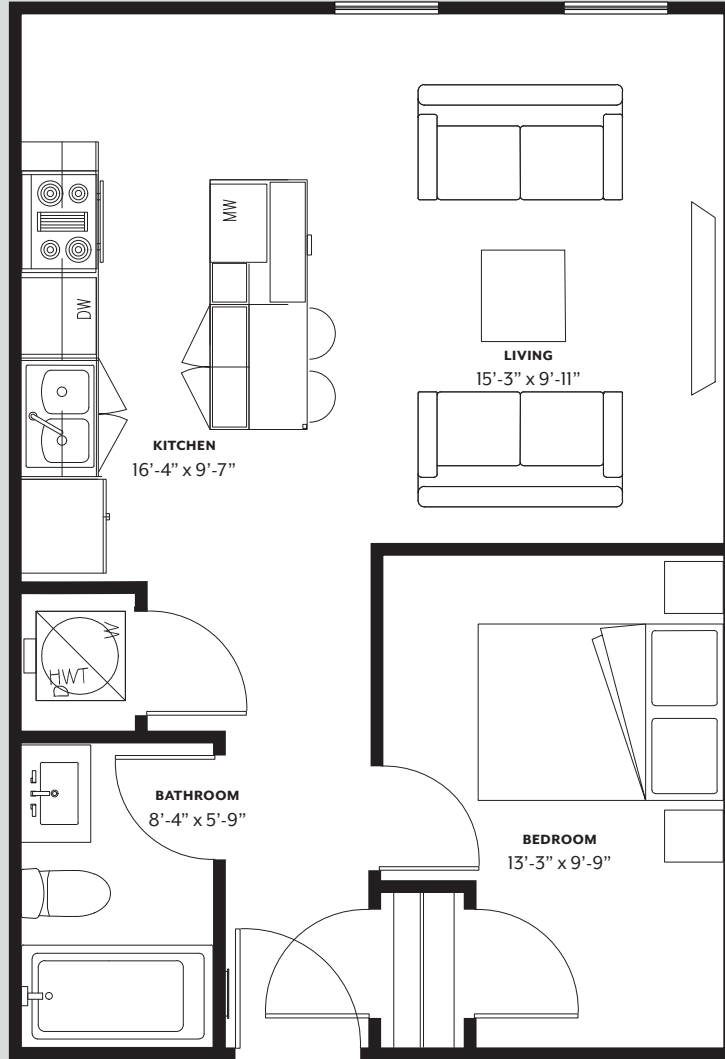

Fourteen ¹/₂

SUITE F

SECOND FLOOR

INTERIOR: 549 Sq. Ft. | 51 Sq. M.

1 Bedroom