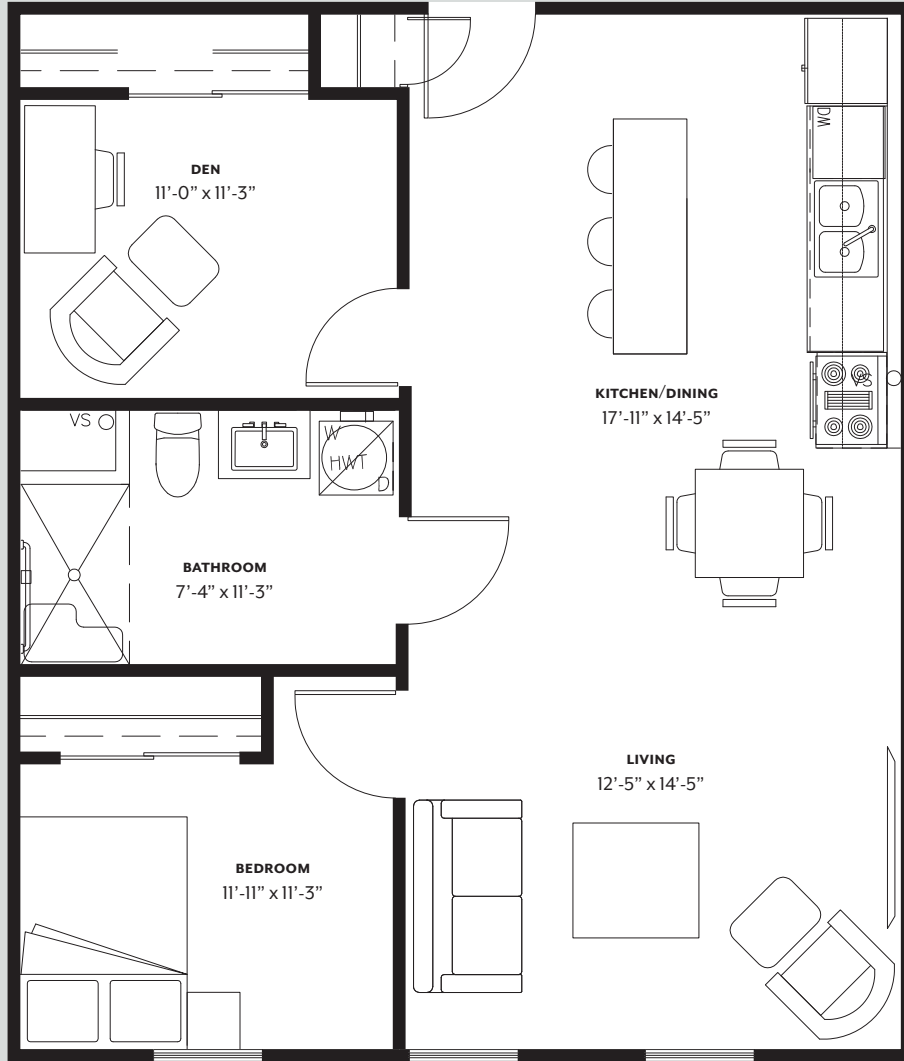

Fourteen^{1/2}

SUITE G

SECOND FLOOR | BARRIER FREE

INTERIOR: 590 Sq. Ft. | 55 Sq. M.

1 Bedroom + Den