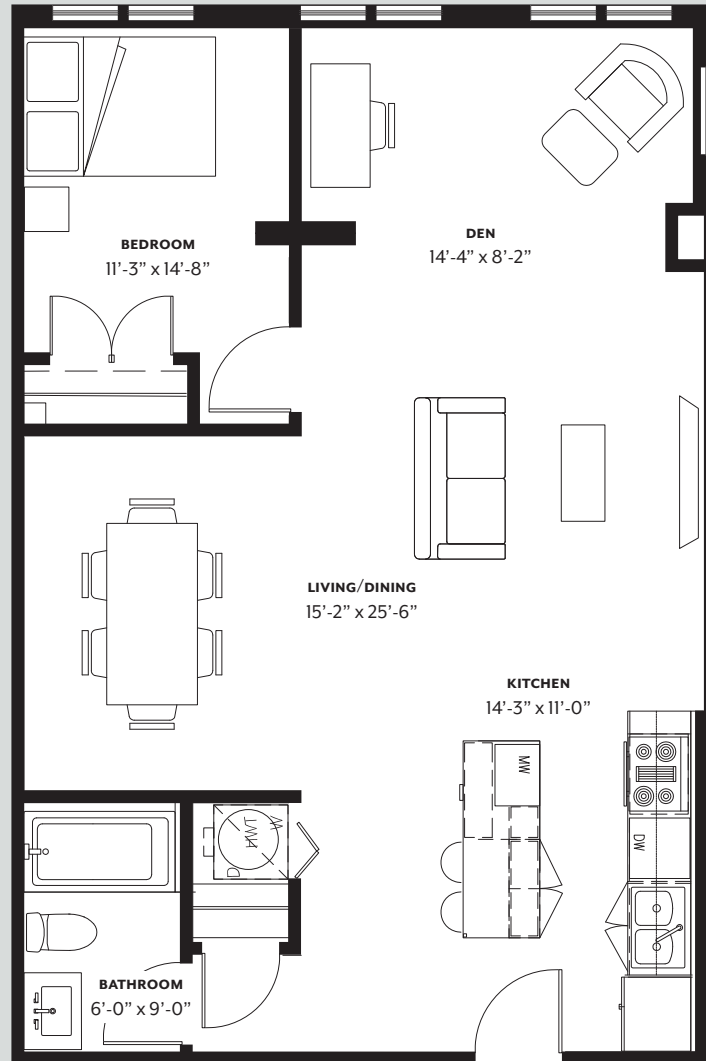

Fourteen^{1/2}

SUITE B

THIRD FLOOR

INTERIOR: 850 Sq. Ft. | 79 Sq. M.

1 Bedroom + Den