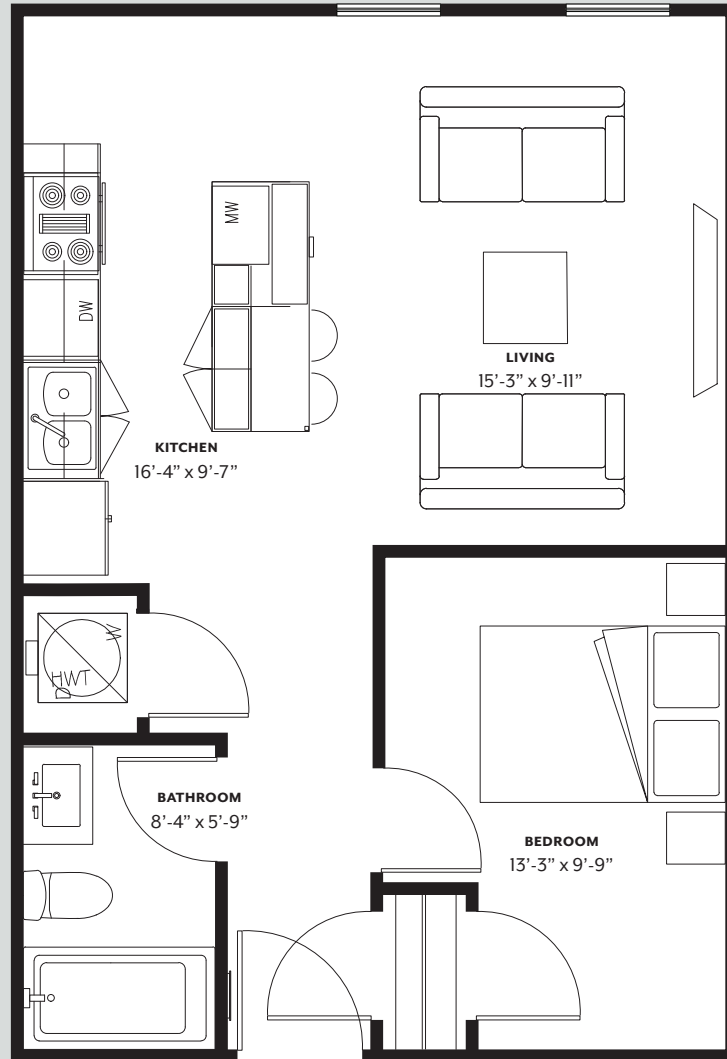

# Fourteen <sup>1</sup>/<sub>2</sub>

## SUITE F

THIRD FLOOR

INTERIOR: 549 Sq. Ft. | 51 Sq. M.

1 Bedroom