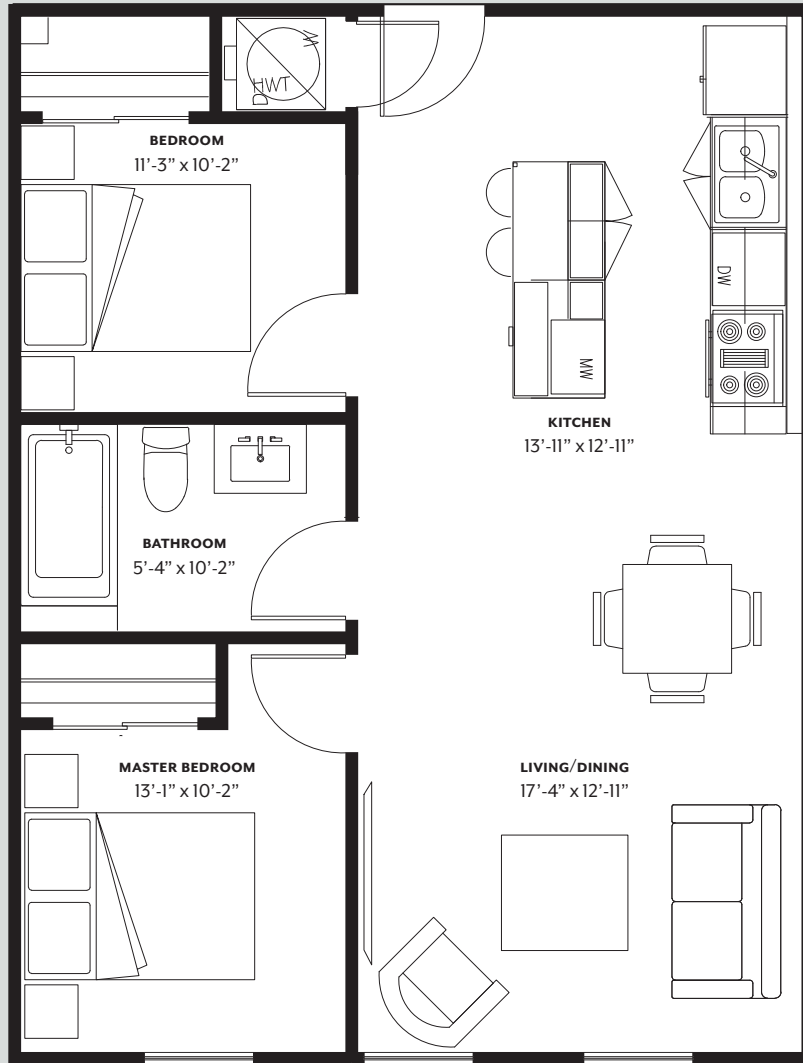

Fourteen ¹/₂

SUITE K

THIRD FLOOR

INTERIOR: 667 Sq. Ft. | 62 Sq. M.

2 Bedroom