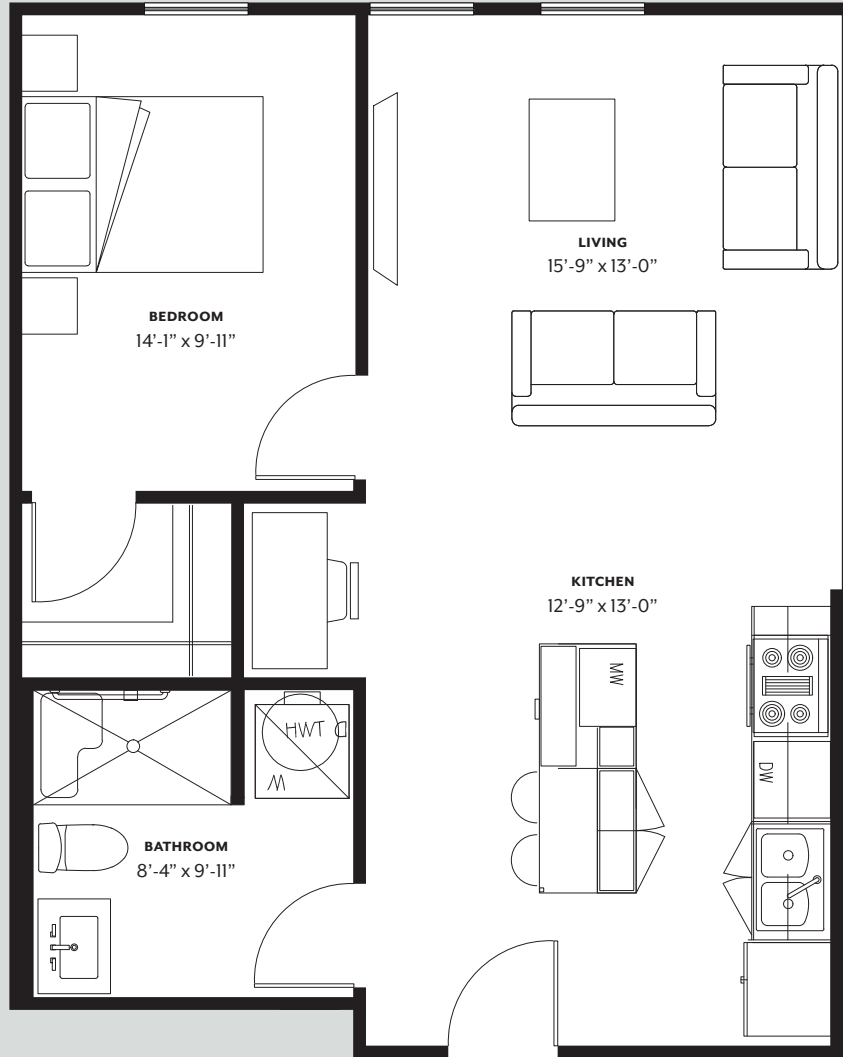

Fourteen¹/₂

SUITE L

THIRD FLOOR | BARRIER FREE

INTERIOR: 624 Sq. Ft. | 58 Sq. M.

1 Bedroom