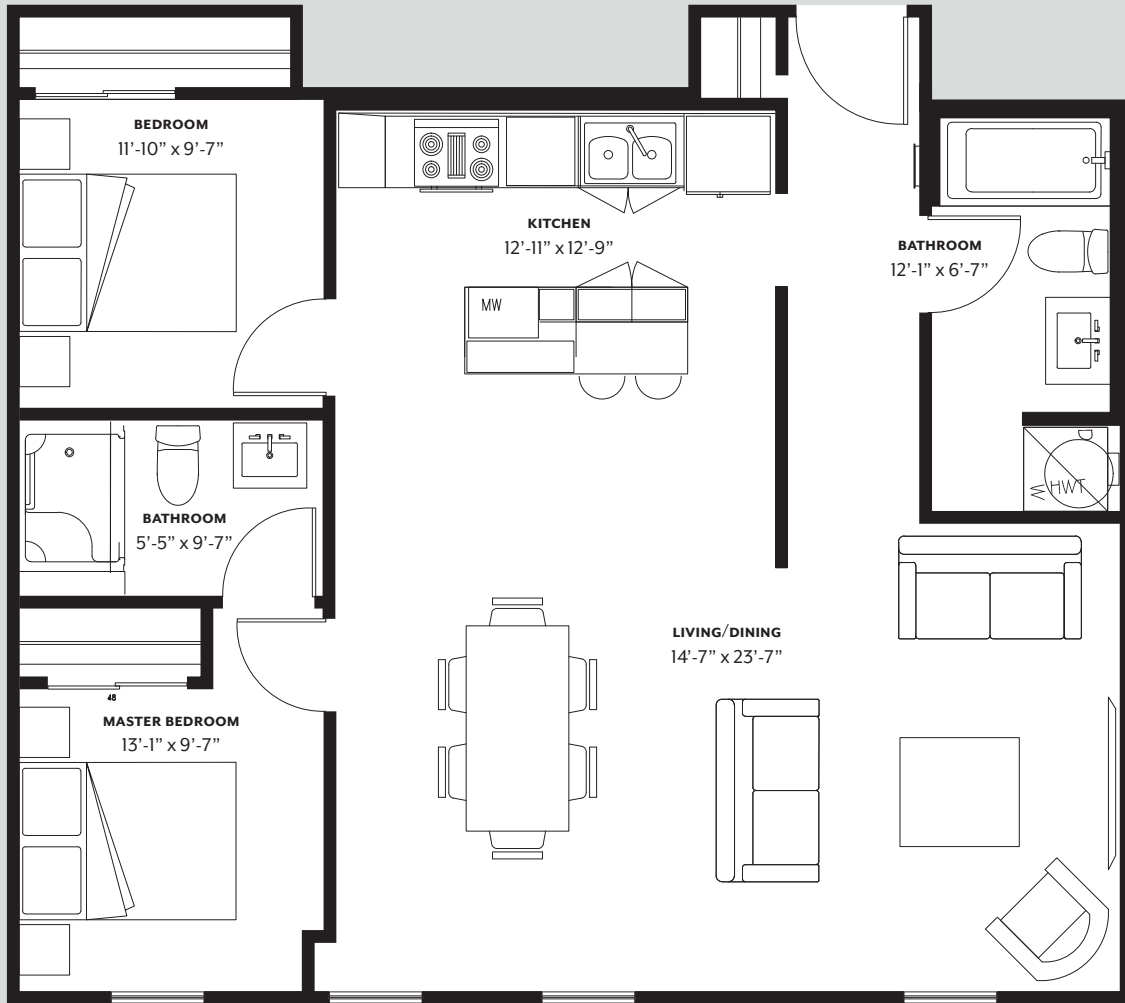

Fourteen ¹/₂

SUITE M

THIRD FLOOR

INTERIOR: 947 Sq. Ft. | 88 Sq. M.

2 Bedroom

2 Bath